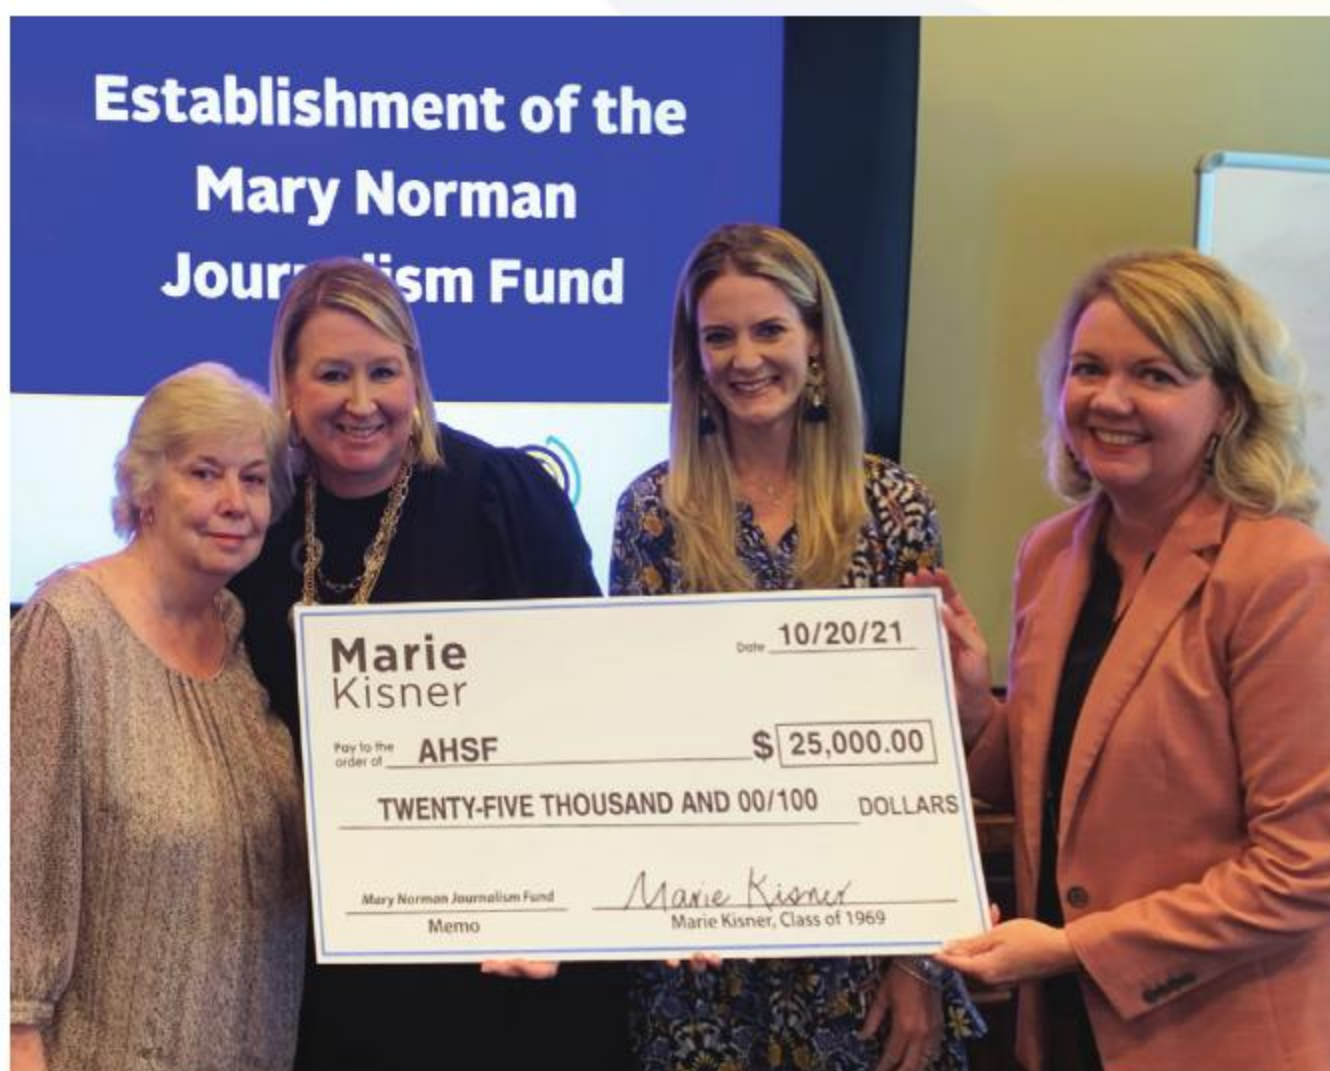

Establishment of the Mary Norman Journalism Fund

For more information about planned giving, please call Heather McFarland, Executive Director, at (210) 832-5957.