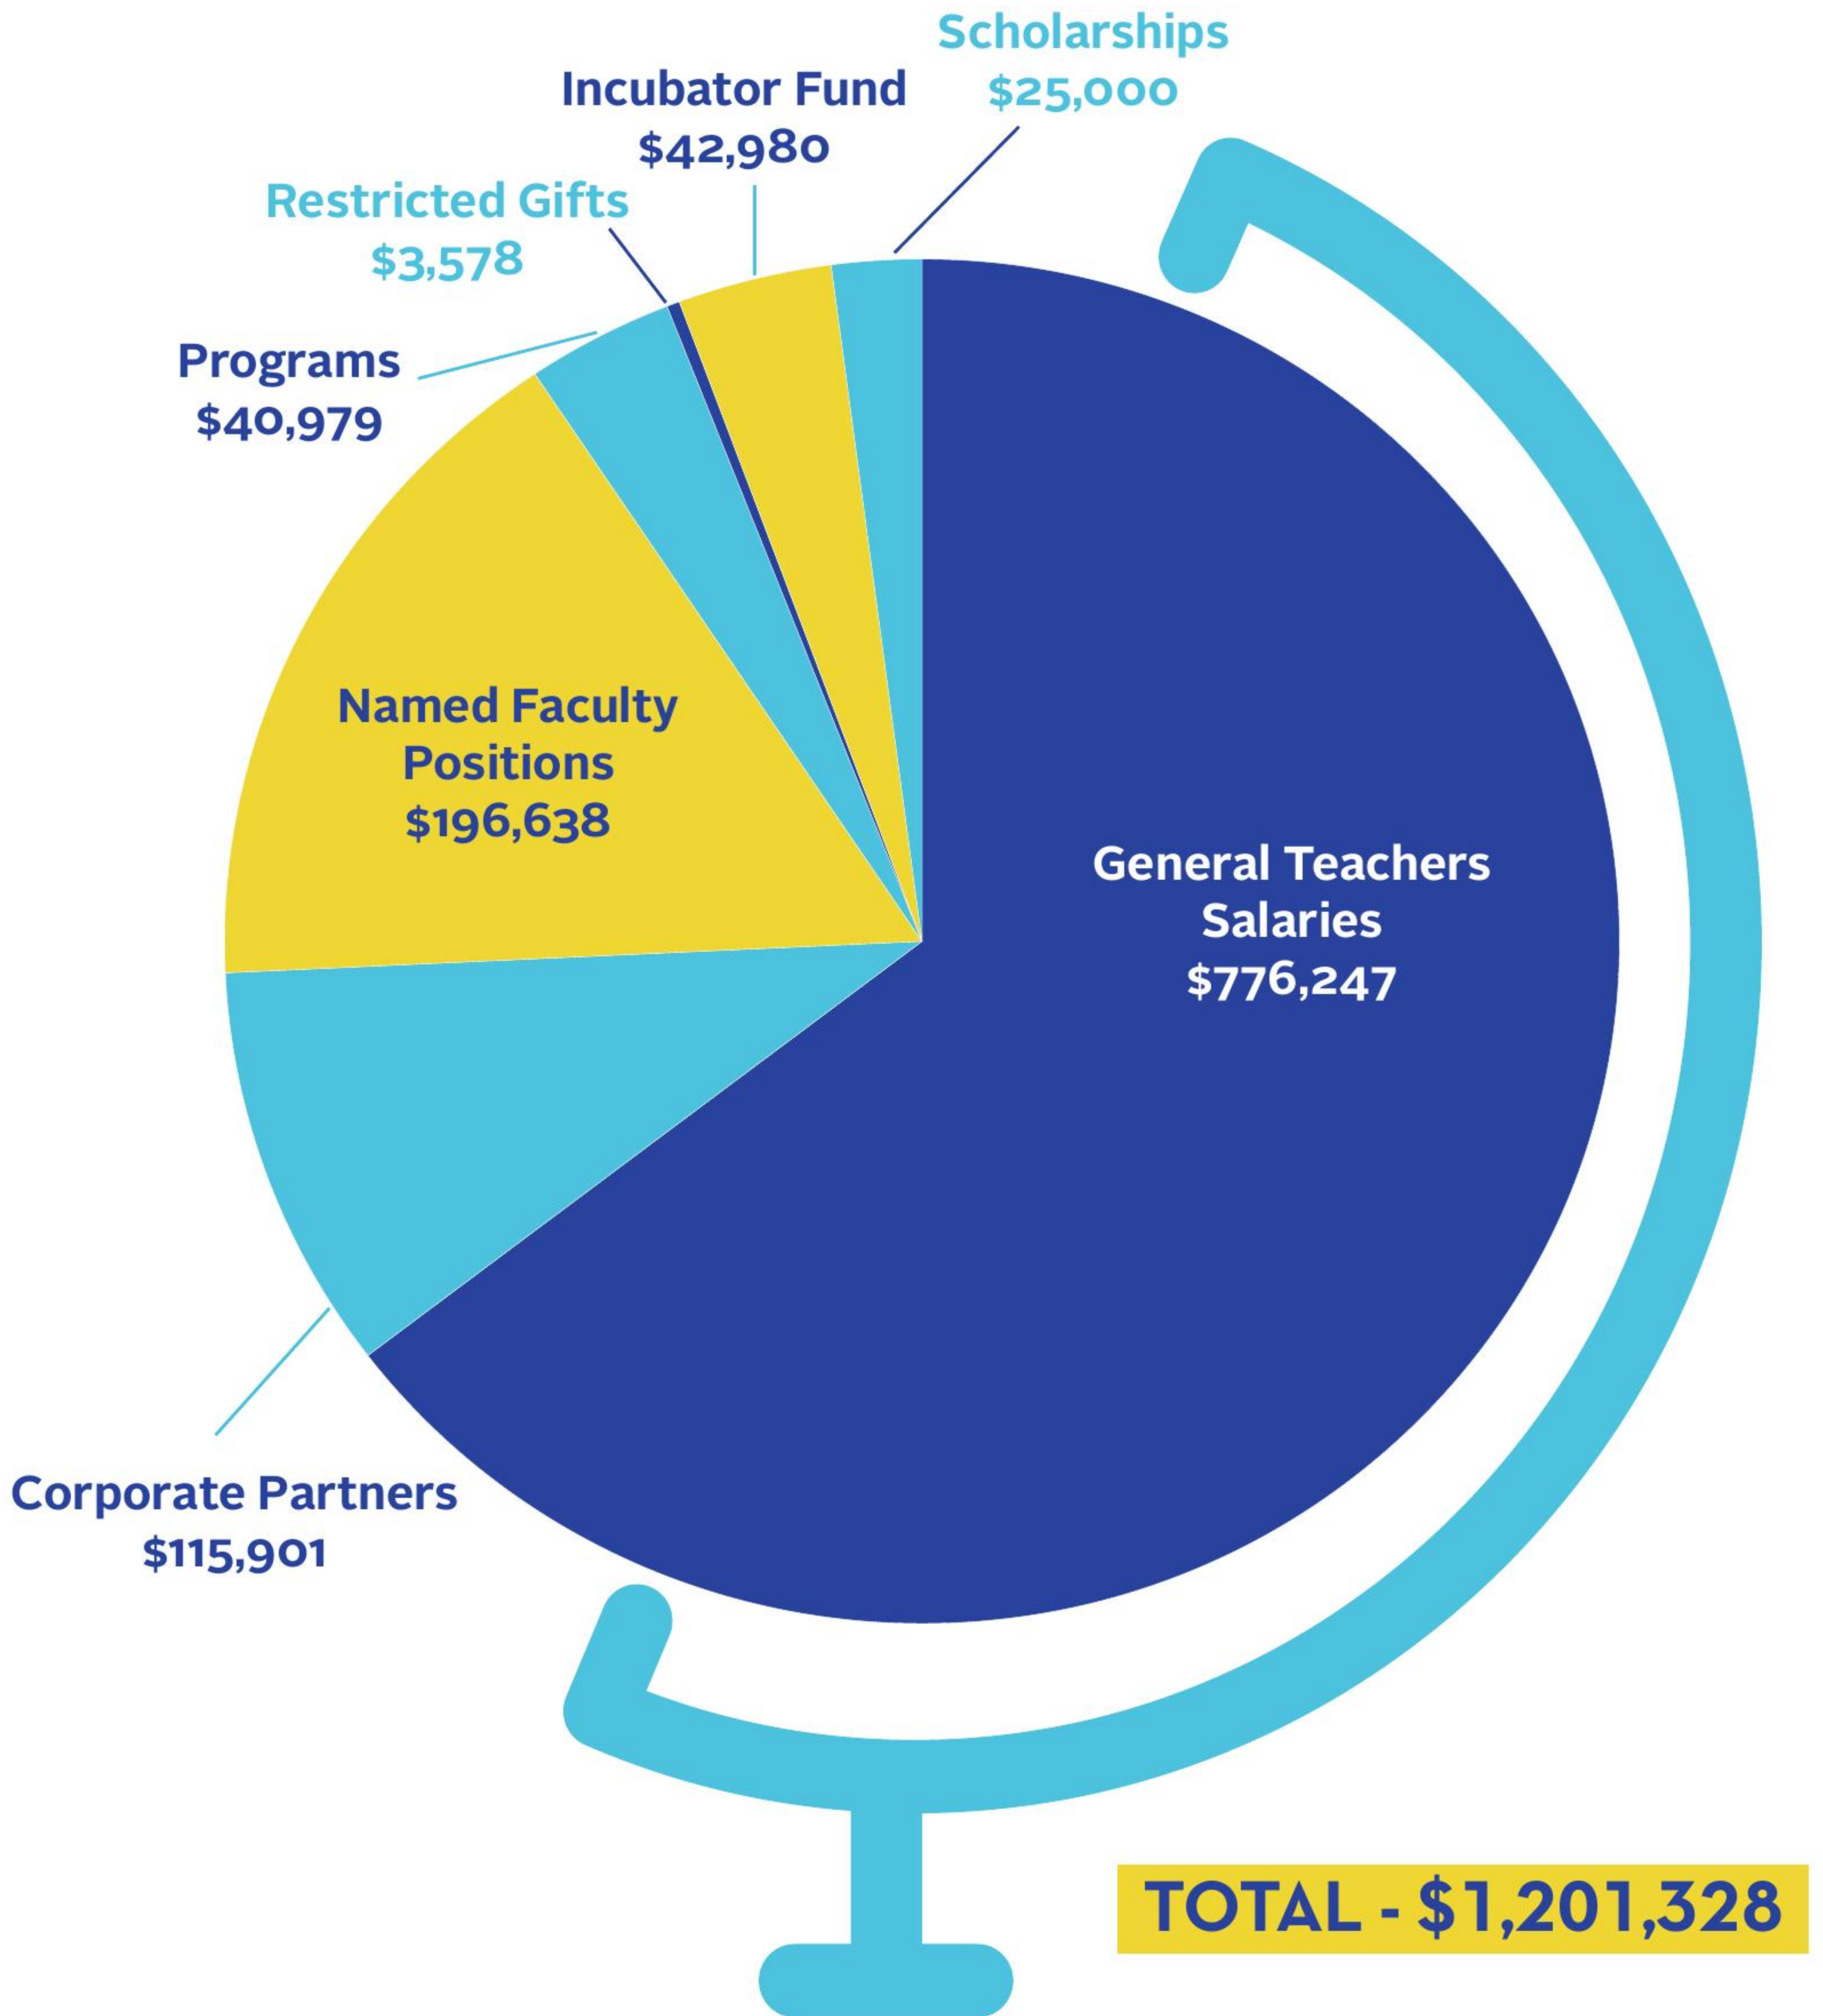

2021-2022 FOUNDATION GIFTS OF SUPPORT TO AHISD

2021-2022

STATEMENT OF FINANCIAL POSITION

ASSETS	2022	2021
Cash and cash equivalents	\$226,715	\$51,207
Pledges receivable current, net	\$177,653	\$4,957
Prepaid assests	\$47,366	\$43,305
Total Current Assets	\$451,734	\$99,469
Pledges receivable, long-term, net	\$476,493	\$8,577
Investments	\$7,962,350	\$9,625,604
TOTAL ASSETS	\$8,890,577	\$9,733,650